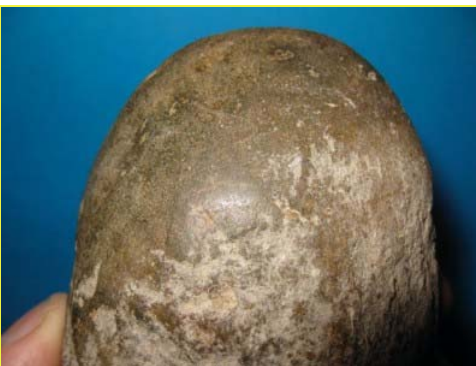

[Click to view supersized image](#)